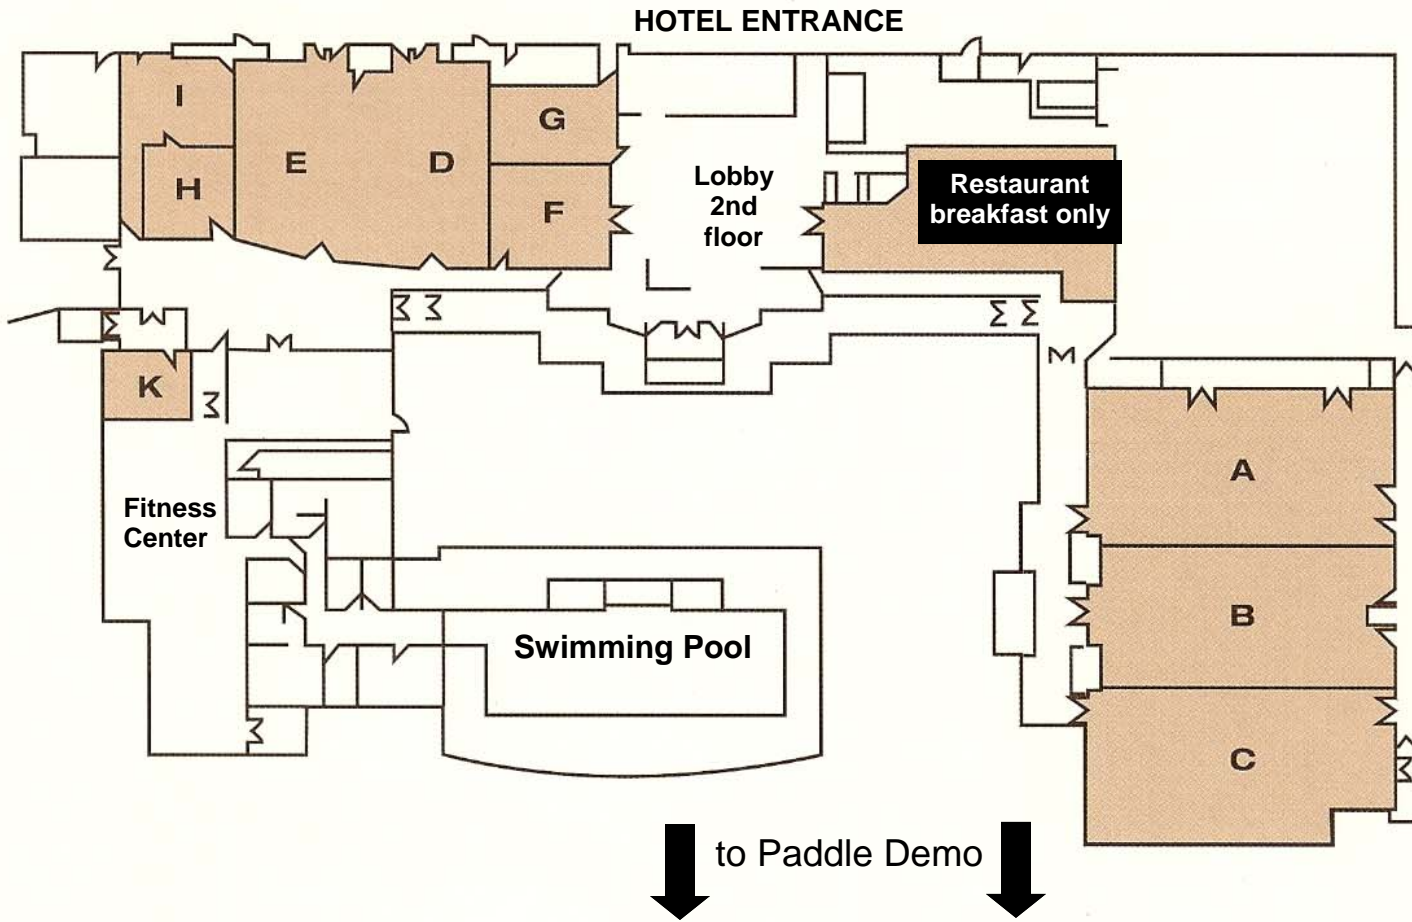

KILLINGTON CAMPUS MAP

First Floor

Second Floor

Killington Grand Hotel	
Room	Location Name
A/B/C	Oscar Wilde
G/F	Gateway
D/E	Northstar Ballroom
H/I	Escapade

Snow Shed Lodge	
Room	Location Name
L	Snowshed Ballroom
M	Chandelier Room
N	Exhibit Hall
O	Long Trail Pub
P	Bakery