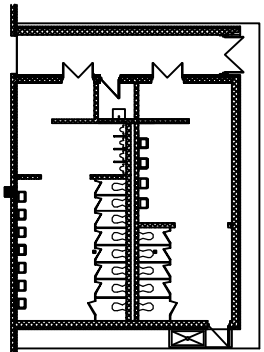

Carolina First Center
Hall 2
Greenville, SC
June 28-30, 2010

EORA Summer Expo

PREPARED BY:
George Fern Company
2310 Old Steele Creek Rd.
Charlotte, NC 28208
(704) 398-7440

LEGEND
Booths are 10'x10'
Aisle widths are noted

Rev 1
1-19-10
06-11150-11-10