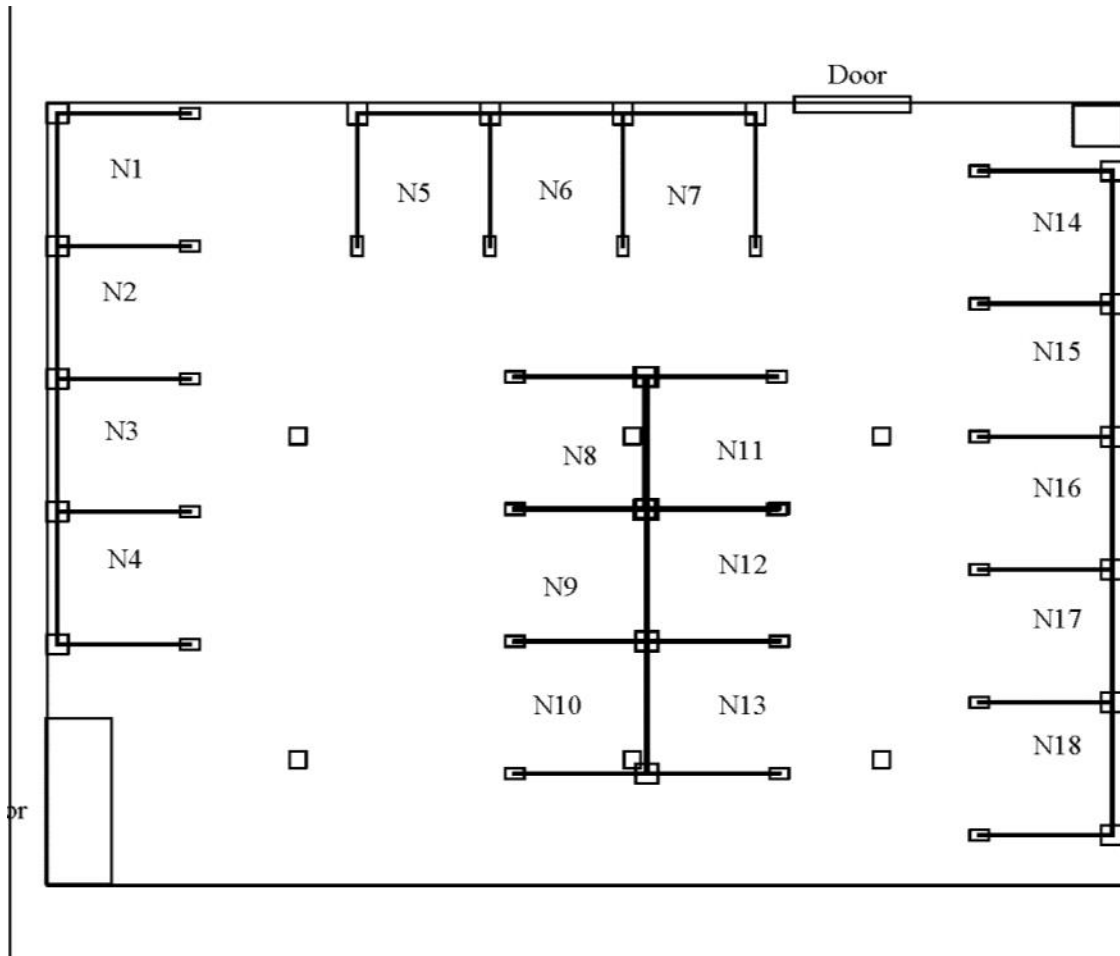

Room N & P in Snow Shed