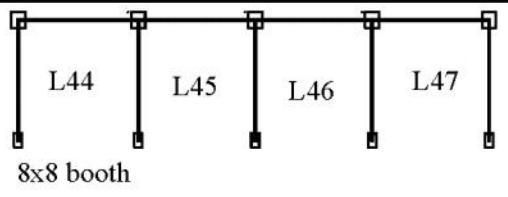

# EORA Killington Snowshed ballroom

47 8x8 Booths

33' between doors