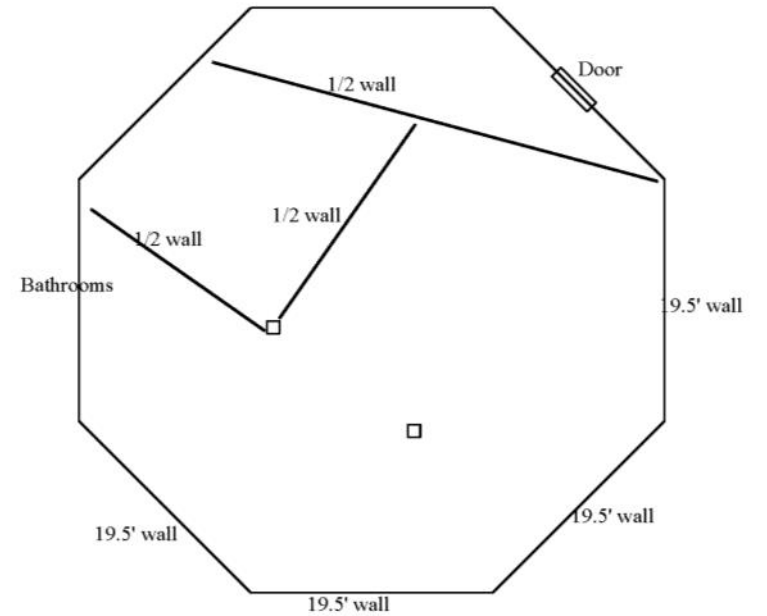

Room P in Snow Shed