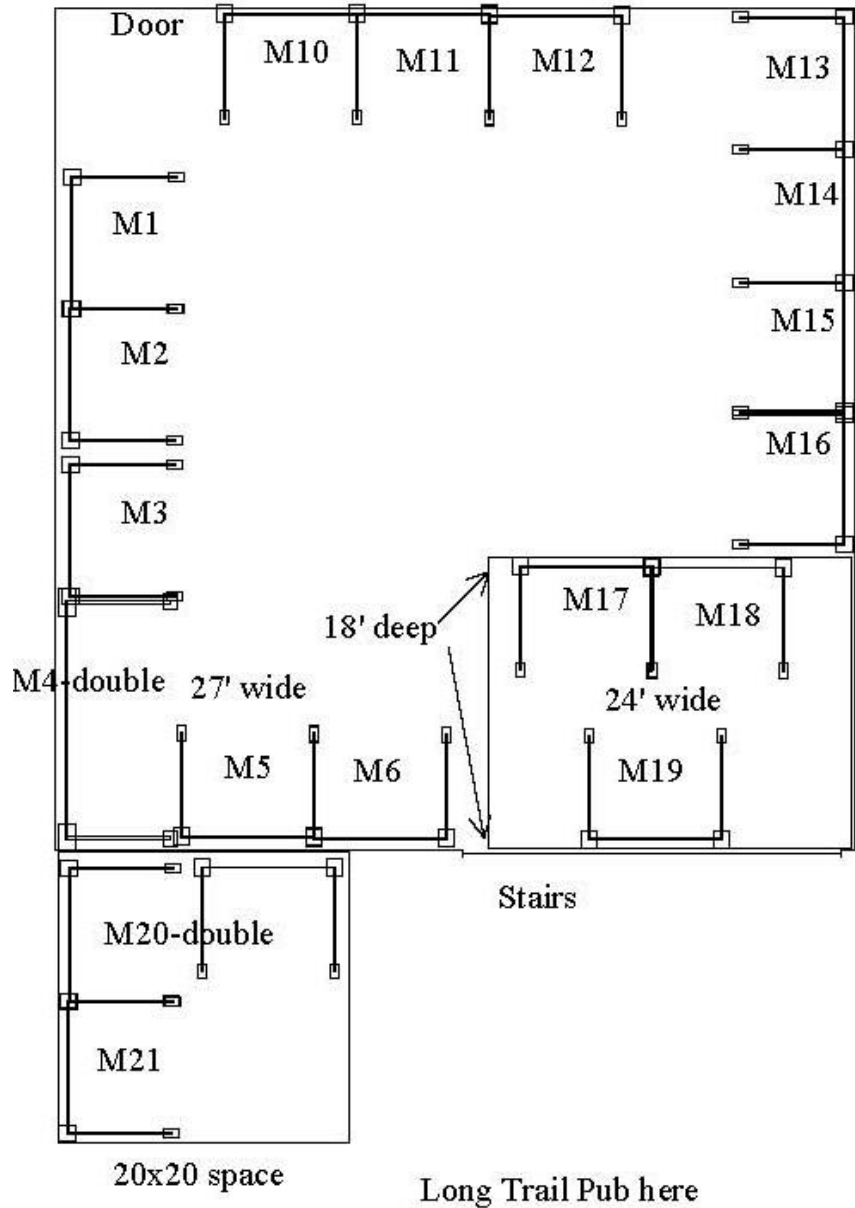

# EORA Killington Snowshed ballroom

47 8x8 Booths

33' between doors

# Room N & P in Snow Shed

# Room P in Snow Shed

# Room M in Snow Shed 2nd floor